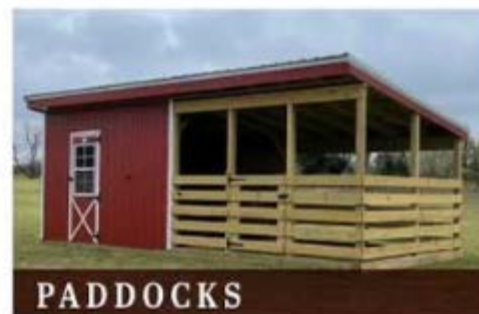

Standard Loafing Shelter Features

- All pressure treated wood framing
- Bottom interior 4' lined with 3/4 treated plywood
- Solid 5x5 beam base
- Painted Smartpanel siding
- Painted metal roof & trim

Additional Options Available

Expedited quotes available.

All prices subject to change without notice.

Color and availability may vary by location.

Livestock Structures for the Small Farm

PADDOCKS

LOAFING SHELTERS