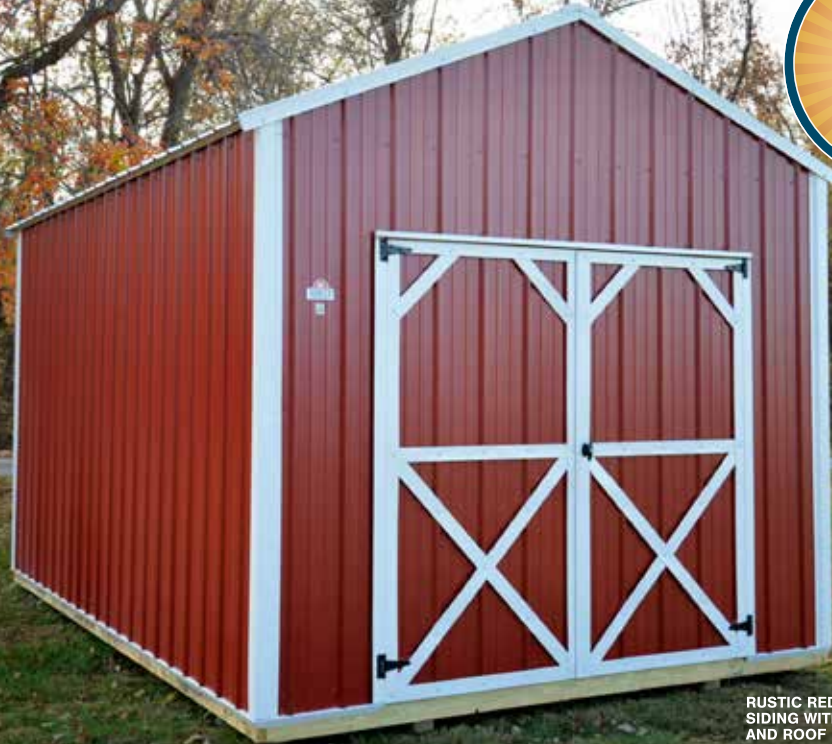

8' WIDE WITH CEDAR URETHANE WITH CLAY TRIM AND TAUPE ROOF

Side Lofted Barn

- The Side Lofted Barn comes standard with a loft in each end.
- Comes standard with two 2x3 windows with screens.
- 8' wide buildings come with a single shop built door. 10' and wider come standard with double shop built doors.

SEMINOLE CEDAR TREATED SIDING WITH BURNISHED SLATE METAL ROOF

8' WIDE W/ SINGLE DOOR - SEMINOLE CEDAR TREATED SIDING WITH LIGHT STONE METAL ROOF

Utility

- The Utility has plenty of head room, coming standard with roomy 8' walls (exterior measurement).
- 8' wide buildings come with a single shop built door. 10' and wider come standard with double shop built doors.
- Lofted Utility also available.