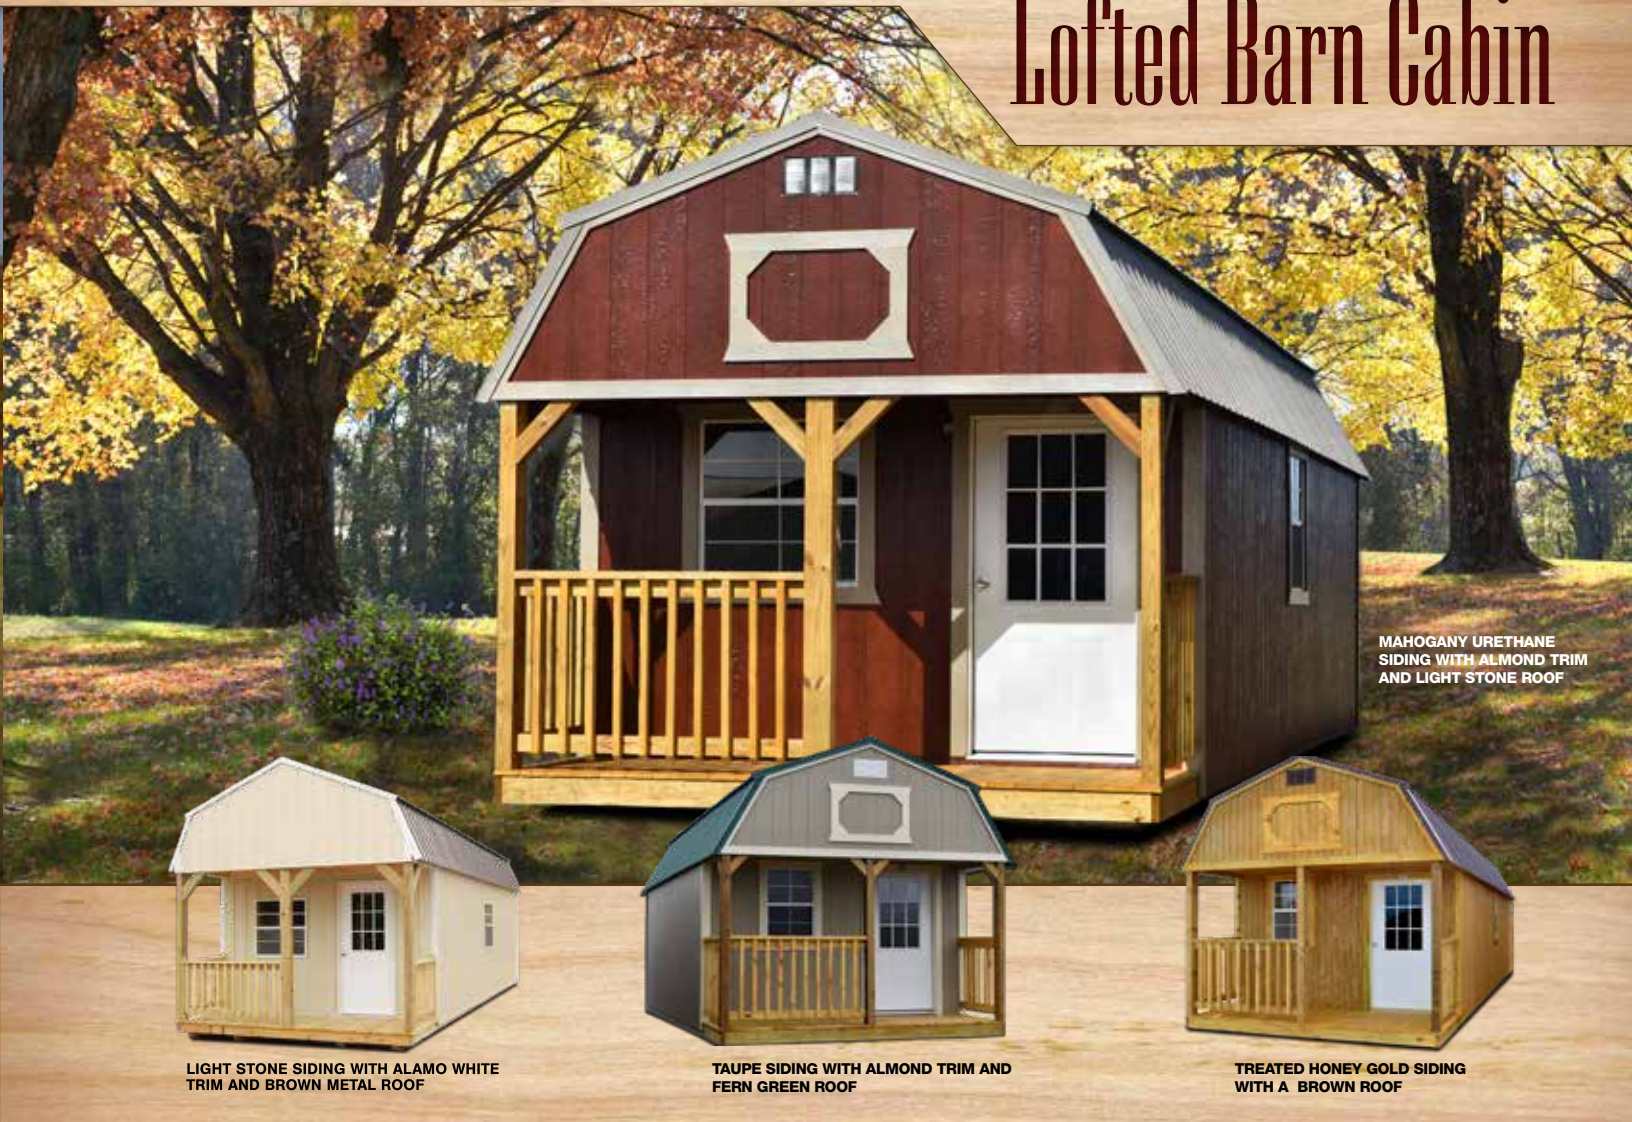

CEDAR URETHANE SIDING WITH TAN TRIM AND TAN METAL ROOF

HONEY GOLD TREATED SIDING WITH CHARCOAL METAL ROOF

- The Cabin comes standard with a 4' deep front porch with rails. Porch depth is included in length measurement. Side Cabins come standard with a 4' porch on the side, with variable placement options.
- Three 2x3 windows standard.
- One 9-light, 36" pre-hung door.
- The Cabin comes with plenty of head room with standard 8' walls (exterior measurement).

Side Cabin

LIGHT GRAY SIDING WITH WHITE TRIM AND BURGUNDY METAL ROOF

CHARCOAL METAL SIDING WITH ALAMO WHITE TRIM AND METAL ROOF

Lofted Barn Cabin

MAHOGANY URETHANE SIDING WITH ALMOND TRIM AND LIGHT STONE ROOF

LIGHT STONE SIDING WITH ALAMO WHITE TRIM AND BROWN METAL ROOF

TAUPE SIDING WITH ALMOND TRIM AND FERN GREEN ROOF

TREATED HONEY GOLD SIDING WITH A BROWN ROOF

- The Lofted Barn Cabin comes standard with a 4' deep front porch with rails. Porch depth is included in length measurement. Side Lofted Barn Cabins come standard with a 4' porch on the side, with variable placement options.
- The Lofted Barn Cabin comes standard with a loft on each end.
- Three 2x3 windows standard.
- One 9-light, 36" pre-hung door.

METAL (HORIZONTAL)
NOT AVAILABLE ON ANY CABIN

- The Deluxe Cabin comes standard with a wrap-around front porch with rails. Porch depth is included in length measurement.
- Three 2x3 windows standard.
- One 9-light, 36" pre-hung door.
- The Deluxe Cabin comes with plenty of head room, coming standard with 8' walls (exterior measurement).