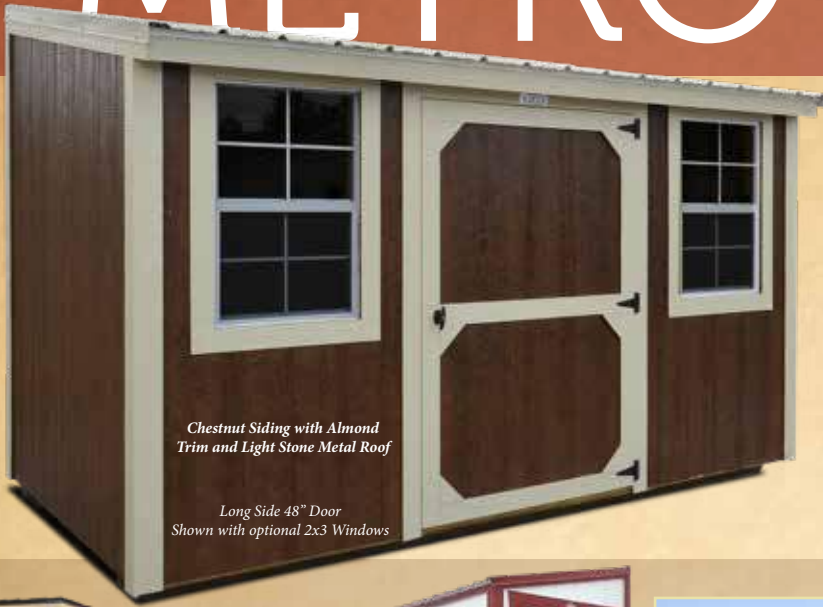

Lofted Barn

TAUPE SIDING WITH WHITE TRIM AND ALAMO WHITE METAL ROOF

- The Lofted Barn comes standard with a loft in each end.
- 8' wide buildings come with a single shop built door. 10' and wider come standard with double shop built doors.

SEMINOLE CEDAR TREATED SIDING WITH BURNISHED SLATE METAL ROOF

8' WIDE W/ SINGLE DOOR - SEMINOLE CEDAR TREATED SIDING WITH LIGHT STONE METAL ROOF

Utility

- The Utility has plenty of head room, coming standard with roomy 8' walls (exterior measurement).
- 8' wide buildings come with a single shop built door. 10' and wider come standard with double shop built doors.
- Lofted Utility also available.

Cottage Shed

- The Cottage Shed comes standard with a cottage style roof for maximum head room.
- Comes standard with 8' walls (exterior measurement).
- 10' x 16' and larger Cottage Sheds come with two 3x3 windows with screens and double shop built doors. Windows and doors may vary on smaller buildings.

THE ORIGINAL DERKSEN METRO SHED

Chestnut Siding with Almond Trim and Light Stone Metal Roof

*Long Side 48" Door
Shown with optional 2x3 Windows*

The Derksen Metro Shed was designed to be the perfect fit for small spaces outside your urban or suburban home. Our innovative design allows this handy storage building to be placed right against an exterior wall or a fence. There are literally thousands of ways to use a Metro Shed... How will you use yours?