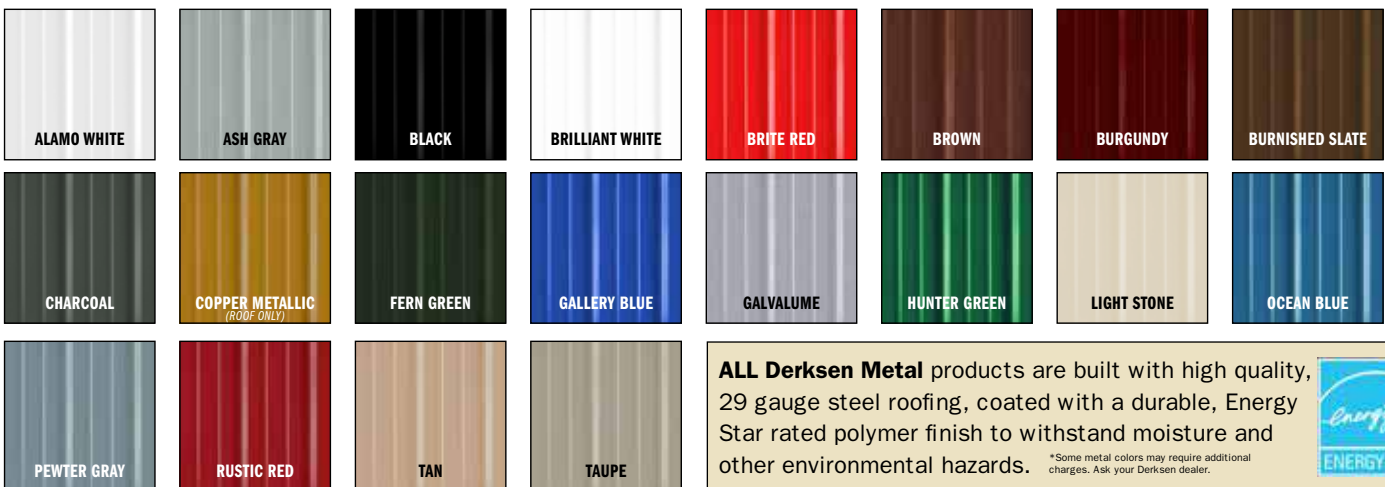

Metal Colors* for Siding and Trim and Roof

ALL Derksen Metal products are built with high quality, 29 gauge steel roofing, coated with a durable, Energy Star rated polymer finish to withstand moisture and other environmental hazards.